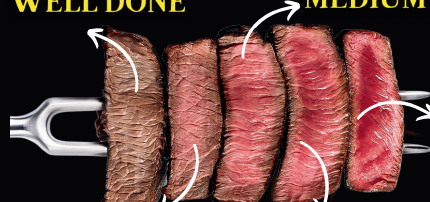

CHOOSE YOUR DONESS

WELL DONE

MEDIUM

RARE

MEDIUM WELL

MEDIUM RARE

Price are x 1000 IDR

• All Prices are subject to 8% Service and 11% Government Tax

DRINKS

DRAUGHT BEER

	Small Glass	Large Glass	Pitcher	Tower
• Bintang	48K	60K	200K	350K
• Heineken	52K	68K	250K	400K

BEERS

	Small Bottle	Large Bottle
• Bintang	48K	70K
• Bintang Radler	50K	
• Heineken	55K	
• San Miguel Lite	55K	
• Single Fin	55K	
• Smirnoff Ice	65K	